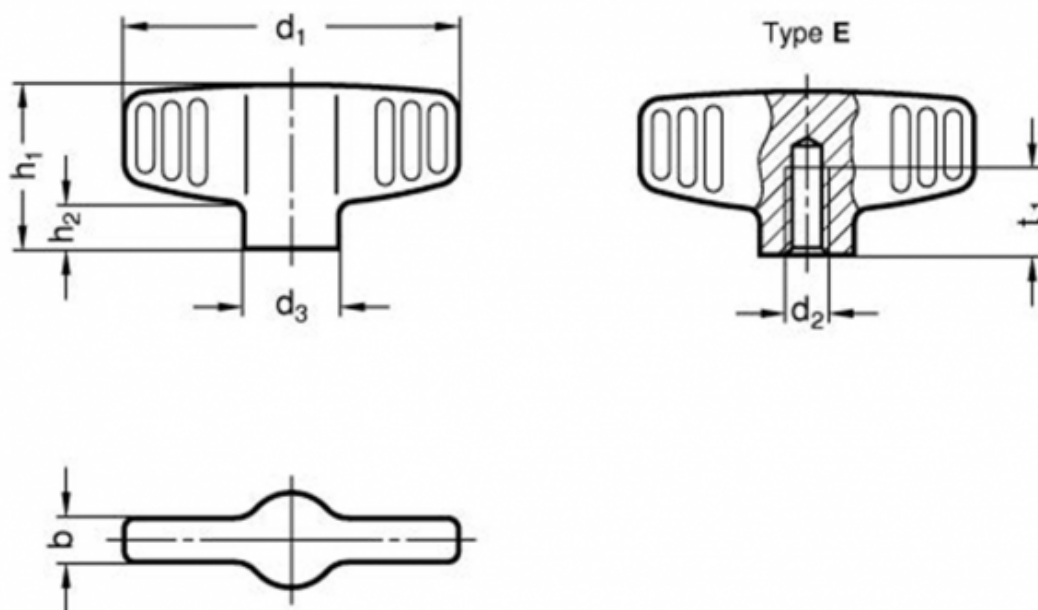

Data Sheet

Article number: 2083458M8EMT

Description: E+G Wing nuts GN 834-58-M8-E-MT

Measures

b	= 7
d1	= 58
d2	= M8
d3	= 16
h1	= 26.5
h2	= 7
t1	= 13
Weight in (g)	= 65